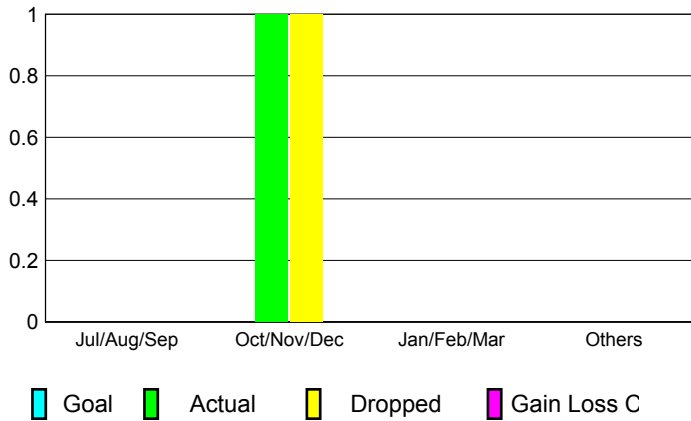

GMT: **Dominique Labussière**

Location: **BELGIUM**

GMT CA: **4**

CLUBS

Month	New Club Goal	Actual New Clubs	Actual Dropped Clubs	Gain/Loss of Clubs
2012-2013				
Jul/Aug/Sep		0	0	0
Oct/Nov/Dec		1	1	0
Jan/Feb/Mar		0	0	0
Apr/May/June		0	0	0
Totals		1	1	0

Club Results 2012-2013
Goal, New, Dropped, Gain/Loss

MEMBERSHIP

Month	Net Memb Goal	Actual New Memb	Actual Dropped Memb	Gain/Loss of Memb
2012-2013				
Jul/Aug/Sep		38	44	-6
Oct/Nov/Dec		43	61	-18
Jan/Feb/Mar		34	33	1
Apr/May/June		59	58	1
Totals		174	196	-22