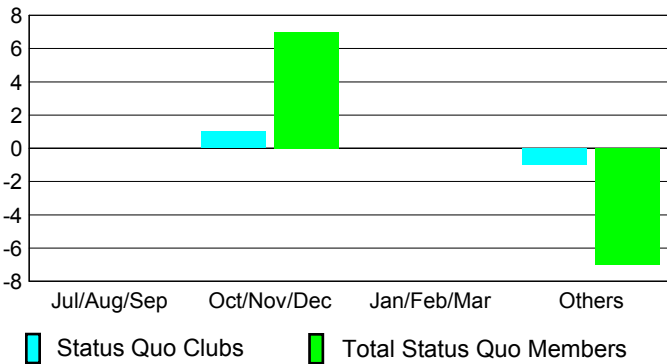

GMT: **Dominique Labussière**

Location: **BELGIUM**

GMT CA: **4**

CLUBS

Month	New Club Goal	Actual New Clubs	Actual Dropped Clubs	Gain/Loss of Clubs
2012-2013				
Jul/Aug/Sep		0	0	0
Oct/Nov/Dec		1	1	0
Jan/Feb/Mar		0	0	0
Apr/May/June		0	0	0
Totals		1	1	0

Club Results 2012-2013
Goal, New, Dropped, Gain/Loss

MEMBERSHIP

Month	Net Memb Goal	Actual New Memb	Actual Dropped Memb	Gain/Loss of Memb
2012-2013				
Jul/Aug/Sep		38	44	-6
Oct/Nov/Dec		43	61	-18
Jan/Feb/Mar		34	33	1
Apr/May/June		59	58	1
Totals		174	196	-22

Membership Results 2012-2013
Goal, New, Dropped, Gain/Loss

YTD Status Quo Clubs 2012-2013

Status Quo Clubs Compared to Status Quo Members

Gender Comparison 2012-2013

Club Gain/Loss 2012-2013

Membership Gain/Loss 2012-2013