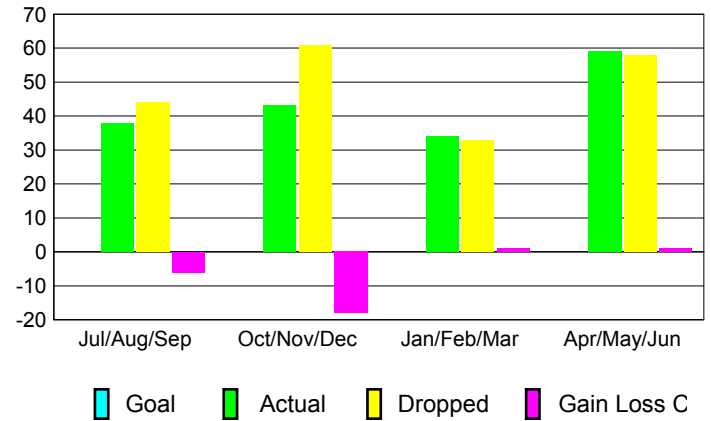

Membership Results 2012-2013
Goal, New, Dropped, Gain/Loss